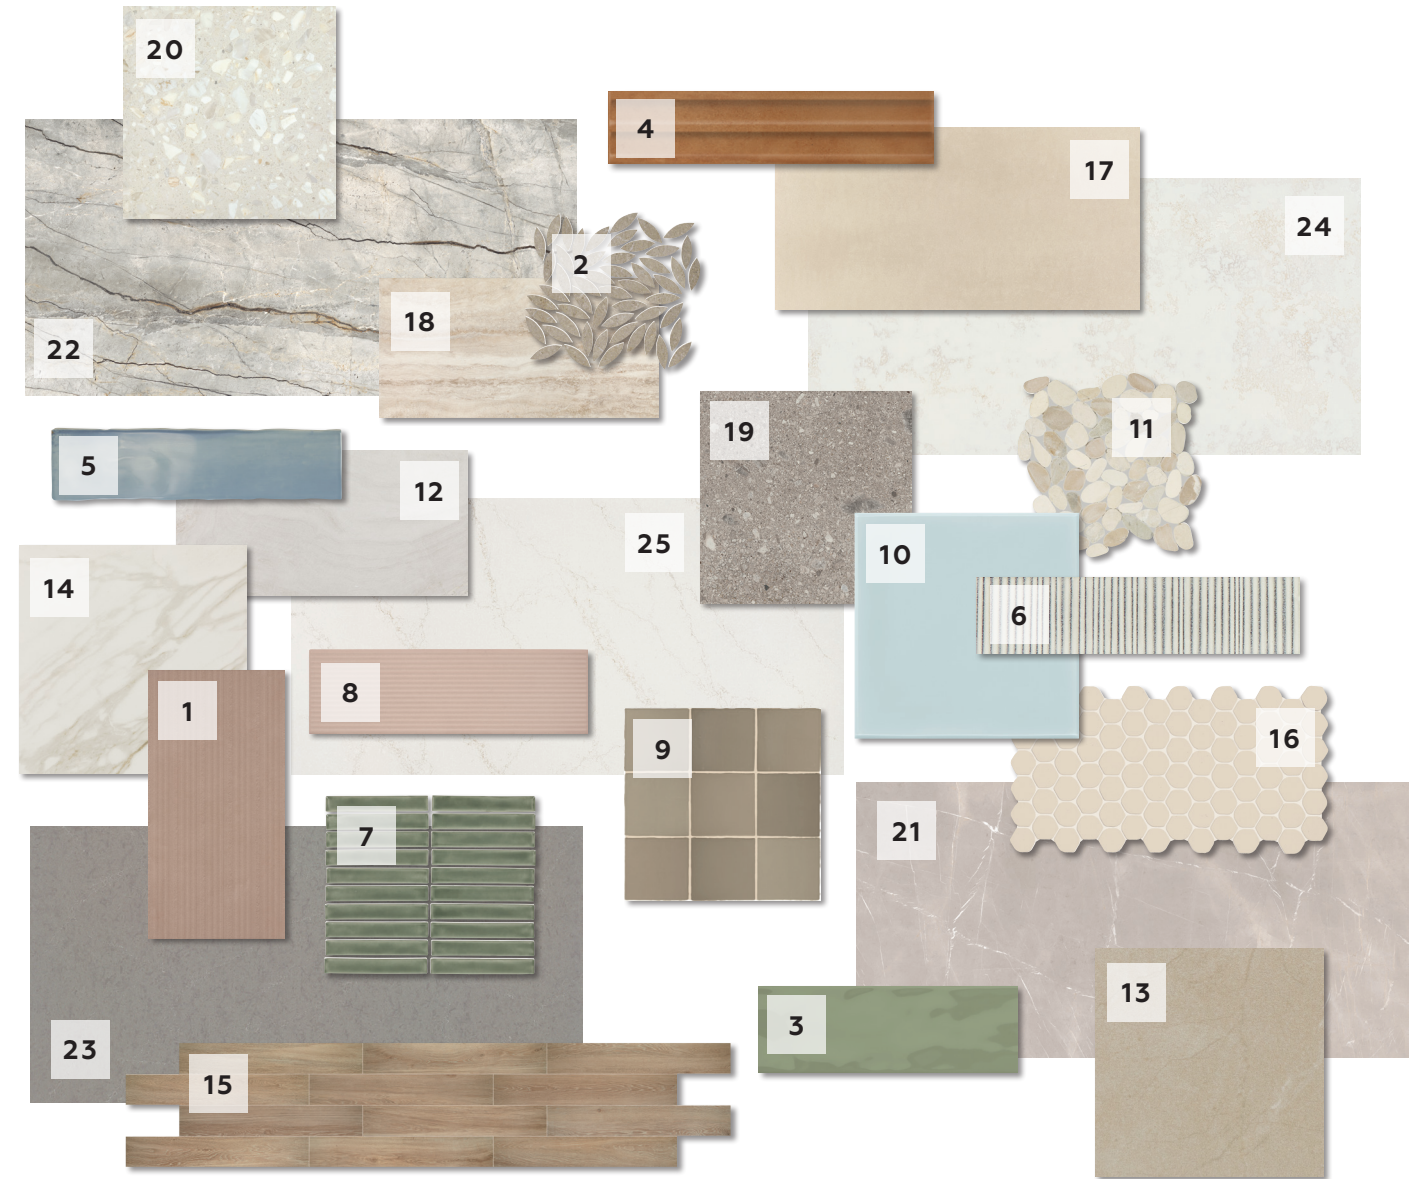

EARTHBOUND SERENITY

EARTHBOUND SERENITY

Creating a haven in our spaces is a coveted accomplishment in today's frenetically paced world, and the trend of Earthbound Serenity wonderfully does exactly that. Spa-like elements, organic materials, clean lines, and curves all work in seamless harmony to bathe a space in calm. Grounded colors and desaturated warm and cool tones create a peaceful environment that feels soothing to the soul. This wellbeing inspired trend transports us into tranquility through the use of light colored woods, stones, and matte plaster finishes along with rounded edges and wave-like patterns in the décor. Paired with cozy textures and uplifting botanical elements, the addition of key dry touch elements helps foster a space that can be comforting to our wellbeing. The ethereal nature of the Earthbound Serenity design trend creates an oasis of regeneration, allowing us to recalibrate our minds and bodies.

TREND TILE

TILE IN TREND SELECTIONS

- | | | |
|--|---|---|
| 1. Rigid Clay™ Brick RC13 Layer | 11. Pebble Oasis™ Seashell PB20 Pebble Mosaic | 20. Outlander™ Moonlight OU56 Grande |
| 2. Mystone Limestone™ Taupe M8LT Fogile Mosaic | 12. Bryne™ Coastline BR30 | 21. Panoramic Porcelain Surfaces™ Smoked Geode CM58 |
| 3. Mythology™ Chronos MY93 | 13. Perpetuo™ Brilliant White PT21 | 22. Panoramic Porcelain Surfaces™ Elestial CM48 |
| 4. Indoterra™ Brick IN45 Fluted | 14. Perpetuo™ Elegant Beige PT22 | 23. One Quartz Surfaces® Pulsar OQ61 |
| 5. Mesmerist™ Whimsy MM34 | 15. Emerson Wood™ Butter Pecan EP01 | 24. One Quartz Surfaces® Moongaze OQ88 |
| 6. Revalia™ Remix Cream RV06 | 16. Keystones™ Almond D335 Organic Mosaic | 25. Purevana Mineral Surfaces® Mokara LQ02 |
| 7. Artcrafted™ Aloe AC25 1x6 Mosaic | 17. Cohesion™ Beige CO22 | |
| 8. Stencil™ Blush SC35 Linear | 18. Calligo™ Almond CA42 | |
| 9. Farrier™ Grullo FA60 | 19. Assemble™ Magistrate AS11 | |
| 10. RetroSpace™ Remix Sky Blue RS33 | | |